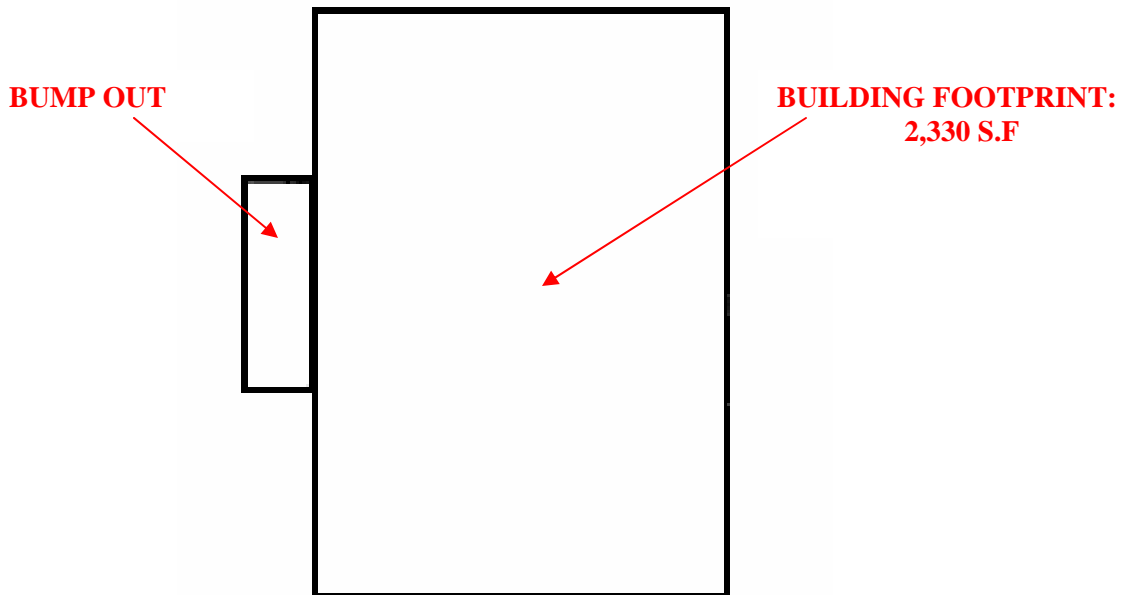

This commercial space has a footprint area of 2,330 square feet. Located in downtown Port Washington, Wisconsin, it is only half a block from Lake Michigan and across the street from Harbor Square and the Harbor Square Piers.