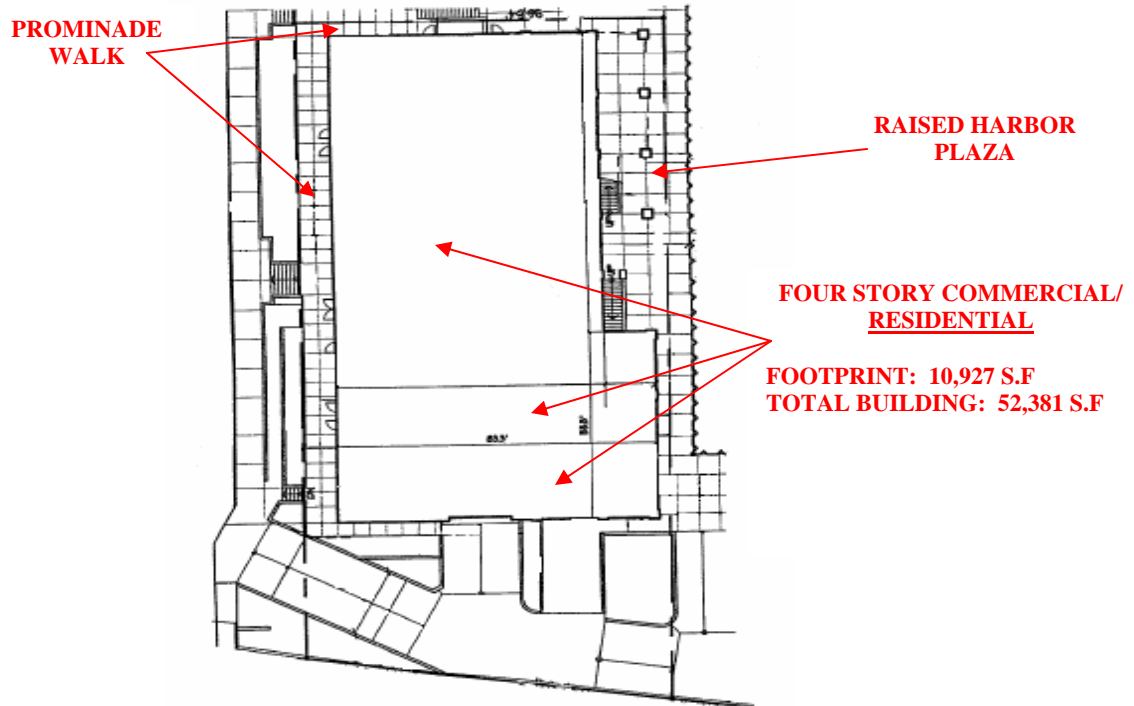

Fax: 262-387-8076

Email:

Marie.Heinen@ansay.com

This commercial/retail and residential building has a footprint area of 10,927 square feet and total building space of 52,381 square feet. It's located in downtown Port Washington on Lake Michigan within "Harbor Square" providing amazing views.