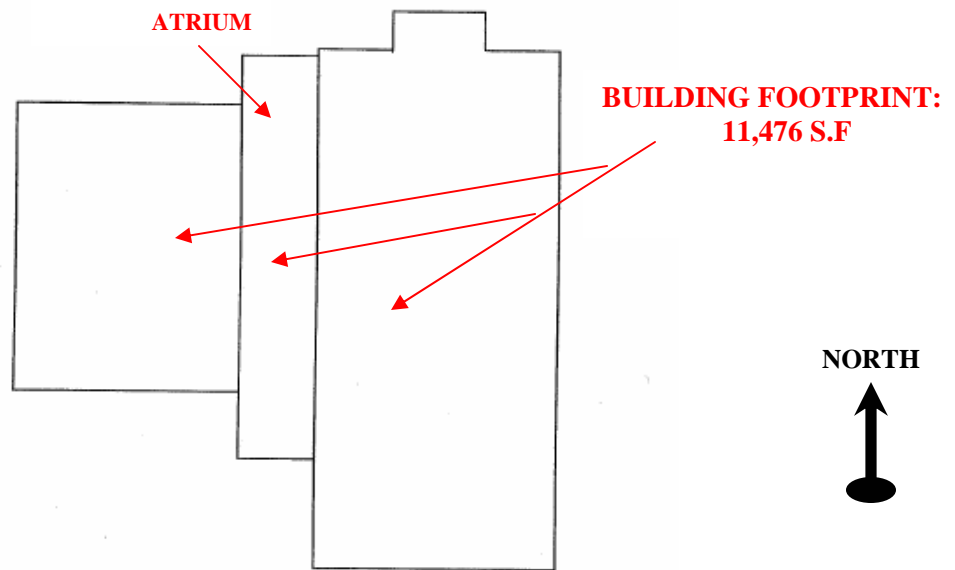

Fax: 262-387-8076

Email:

Marie.Heinen@ansay.com

This commercial space has a footprint area of 11,476 square feet. Located two miles east of Interstate-43 on the west side of Port Washington, Wisconsin.