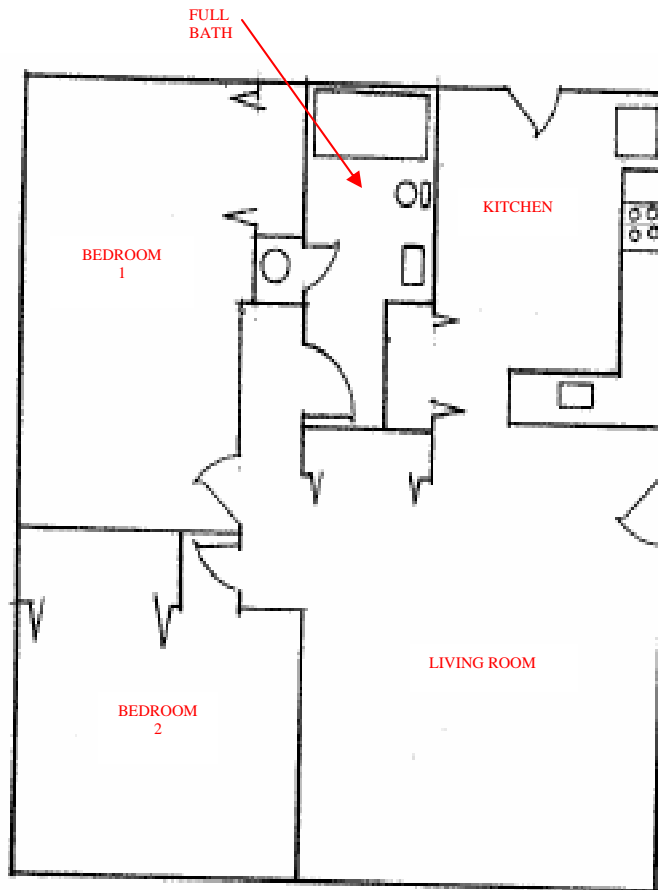

- 900 Square Feet
- 2 Bedrooms
- 1 Bath
- Laundry Room
- Kitchen
- A/C Unit
- Coin Laundry
- Stove
- Refrigerator
- Off Street Parking

MEASURES IN FEET:

KITCHEN: 13 X 11
LIVING ROOM: 14 X 16
BEDROOM 1: 11 X 13
BEDROOM 2: 11 X 10