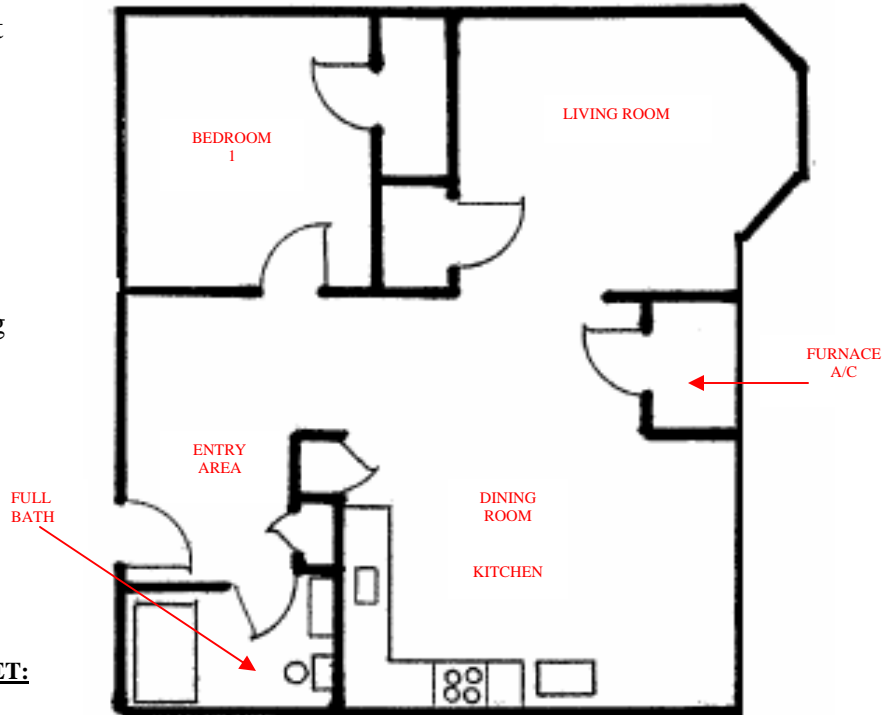

**PROPERTY:**

745B Main Street  
Belgium, Wisconsin  
53004

**ANSAY REAL ESTATE**

**CONTACT:**

**MARIE HEINEN**  
Lease Administrator

Direct: 262-376-3276  
Cell: 414-507-9710  
Fax: 262-387-8076

Email:  
Marie.Heinen@ansay.com

**PROPERTY AT A  
GLANCE:**

- 1,000 Square Feet
- 1 Bedrooms
- 1 Bath
- Kitchen/Dining Room
- Living Room
- Central A/C
- Most Appliances
- Off Street Parking

**MEASURES IN FEET:**

**LIVING ROOM: 13 X 12**  
**KITCHEN/DINING: 16 X 12**  
**BEDROOM 1: 11 X 12**